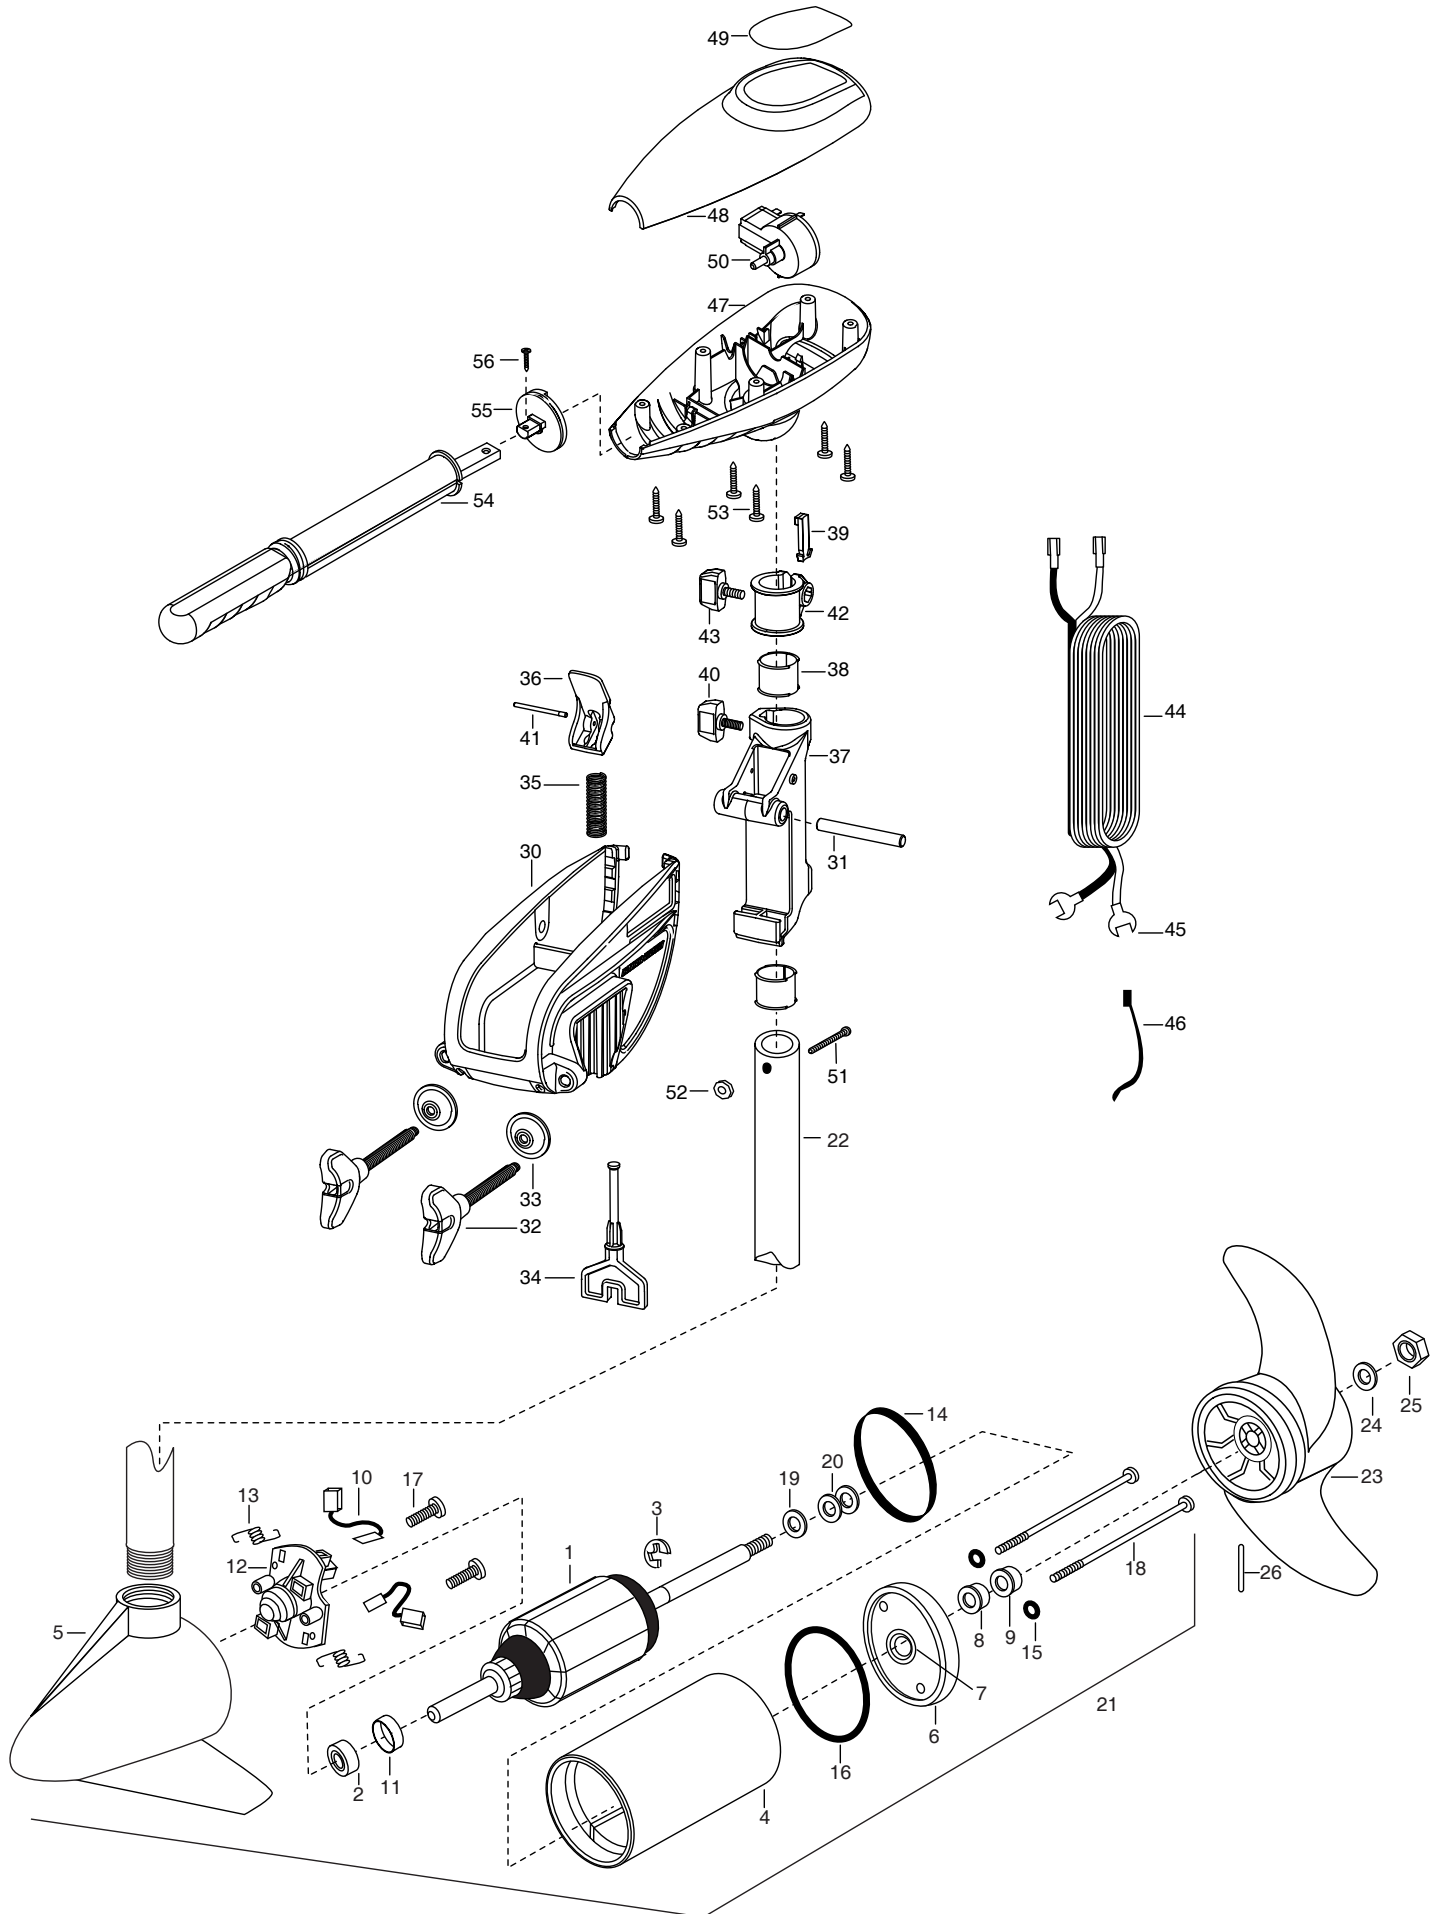

ENDURA 46
42" or 36" SHAFT
46 LBS. THRUST
12 VOLT 42 AMPS

for use with "WWAF" serial numbers
2-year warranty from the date of purchase

1	2-100-116	ARMATURE ASSEMBLY 12V 3.62 FW	■	2771818	BRACKET & HINGE ASSEMBLY (INCLUDES- 30—41)
2	140-010	BEARING- BALL	■	2771910	BRACKET ASSEMBLY (INCLUDES- 30,32,33)
3	788-015	RETAINING RING	*30	2061910	BRACKET
4	2-200-101	CENTER HOUSING ASSEMBLY-	31	2060510	PIN-HINGE
5	2-300-196	BRUSH END HOUSING ASSEMBLY 3.62 SPCO 36"	■	2881300	SCREW-CLAMP, WASHER, RETAINER KIT [2.EA]
	2-300-195	BRUSH END HOUSING ASSEMBLY 3.62 SPCO 42"	*32	2061300	SCREW-CLAMP [2.EA]
6	2-400-101	PLAIN END HOUSING ASSEMBLY	*33	2011710	WASHER-CLAMP SCREW [2.EA]
7	144-049	BEARING- FLANGE ,SERVICE ONLY	34	2063605	T-BAR, PLASTIC
8	880-003	SEAL	35	2062706	SPRING- T-BAR
9	880-006	SEAL WITH SHIELD	36	2067201	LEVER-TILT BLACK
10	188-036	BRUSH ASSEMBLY [2.EA]	37	2061810	HINGE-PLASTIC
11	725-050	BRUSH RETENTION- PAPER TUBE	38	2037301	BUSHING-HINGE [2.EA]
12	738-036	BRUSH PLATE WITH HOLDER	39	2062800	TENSION BLOCK-SNAP IN
13	975-040	SPRING- TORSION [2.EA]	40	2011385	SCREW, TENSION/KNOB
14	337-036	GASKET	41	2060515	PIN, TILT LEVER
15	701-008	O-RING [2.EA]	42	2061520	COLLAR-DEPTH
16	701-081	O-RING	43	2011365	SCREW-COLLAR/NEW KNOB
17	830-007	SCREW- # 8-32 [2.EA]	44	2050609	LEADWIRE 10 GA SPADE TERM
18	830-042	THRU BOLT 10-32X8.83 [2EA]	45	2020702	SPADE TERMINAL 10GA. [2.EA]
19	990-067	WASHER- STEEL THRUST	46	2026300	TIE WRAP [2.EA]
20	990-070	WASHER- NYLATRON [2.EA]	47	2062510	CONTROL BOX
21	2097061	MOTOR ASSEMBLY 12V 3.62 5SPC FW 36"	48	2060214	CONTROL BOX COVER-ENDURA
	2097062	MOTOR ASSEMBLY 12V 3.62 5SPC FW 42"	49	2065641	DECAL COVER ENDURA 46
22	2032052	TUBE COMPOSITE 36"	50	2064023	SWITCH-FWD/REV 5 SP
	2032053	TUBE COMPOSITE 42"	51	2033400	SCREW-10-24 X 1-3/4
■	1378131	PROPELLER- KIT	52	2013110	NUT-10-24 HEX
23	2091160	PROP- W. WEDGE 2	53	2012100	SCREW-8-18 X 5/8 [6.EA]
24	2151726	WASHER- 5/16 STD SS	54	2990901	HANDLE ASSEMBLY 5 SPEED
25	2053101	NUT- NYLOC 5/16	55	2060405	PIVOT, HANDLE
26	2092600	PIN-DRIVE	56	2012102	SCREW