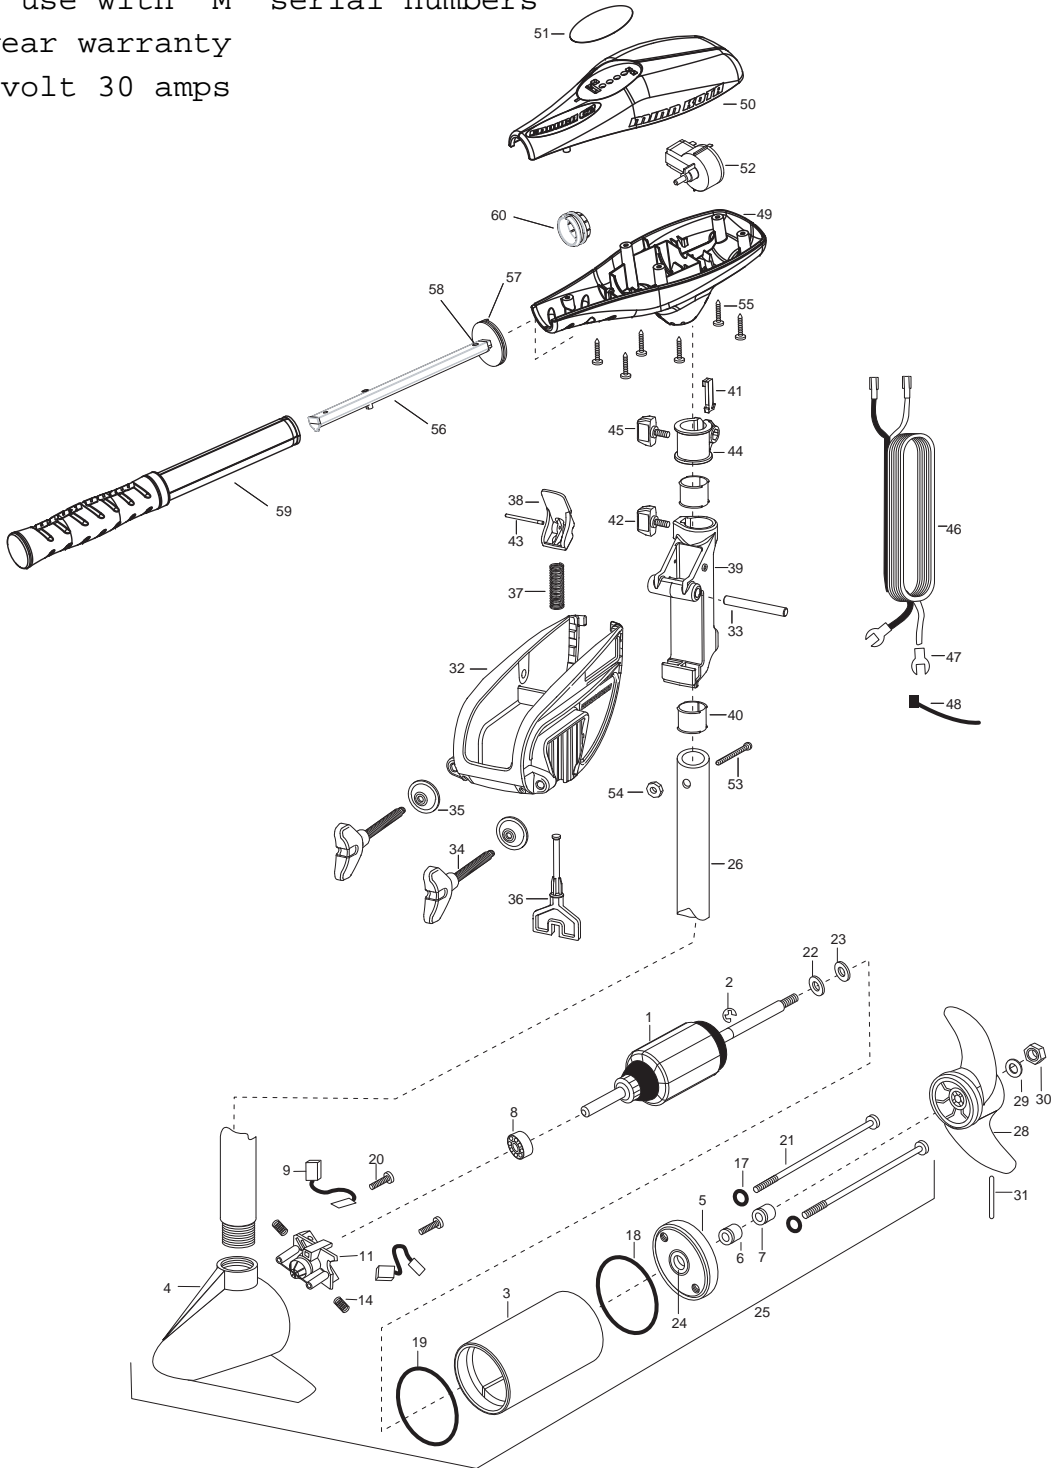

# ENDURA 30 - 30" PARTS LIST

---

<u>Item</u>	<u>Part Number</u>	<u>Description</u>
1	2-100-285	ARMATURE ASSEMBLY 12v 3.25
2	788-015	RETAINING RING
3	2-200-188	HOUSING ASSEMBLY CENTER 3.25 TXT
4	2-300-142	BRUSH END HOUSING ASSEMBLY 3.25 SP.CO
5	2-400-187	PLAIN END HOUSING ASSEMBLY 3.25
6	880-003	SEAL
7	880-006	SEAL W/SHIELD
8	140-010	BALL BEARING
9	188-052	BRUSH ASSEMBLY [2.EA]
11	738-030	BRUSH PLATE W/HOLDER 3.25
14	975-032	SPRING-COMPRESSION [2.EA]
17	701-007	O-RING- THRU BOLT [2.EA]
18	701-039	O-RING MK406460
19	701-041	O-RING
20	830-001	SCREW- SELF THREAD 8-32X1.7 [2.EA]
21	830-062	THRU BOLT 8-32X8.0 [2.EA]
22	990-067	WASHER- STEEL THRUST
23	990-070	WASHER- NYLATRON [2.EA]
24	144-049	FLANGE BEARING (SERVICE ONLY)
25	2069275	MOTOR ASSEMBLY 12 V 3.25 5SPC TXT
26	2032045	TUBE, COMPOSITE 30"
■	1378121	PROP W/DRIVE PIN, WASHER, NUT KIT
28	2061122	PROPELLER 3.25 HUB DIA
29	2151726	WASHER- 5/16 STD SS
30	2053101	NUT-PROP NYLOCK (MED) SS
31	2092600	PIN-DRIVE
■	2771818	BRACKET & HINGE ASSEMBLY (INCLUDES 32-43)
■	2771910	BRACKET ASSEMBLY (INCLUDES 32, 34, 35)
*32	2061910	BRACKET
33	2060510	PIN-HINGE
*34	2061300	SCREW-CLAM [2.EA]
*35	2011710	WASHER-CLAMP SCREW [2.EA]
36	2063605	T-BAR, PLASTIC
37	2062706	SPRING- (T-BAR)