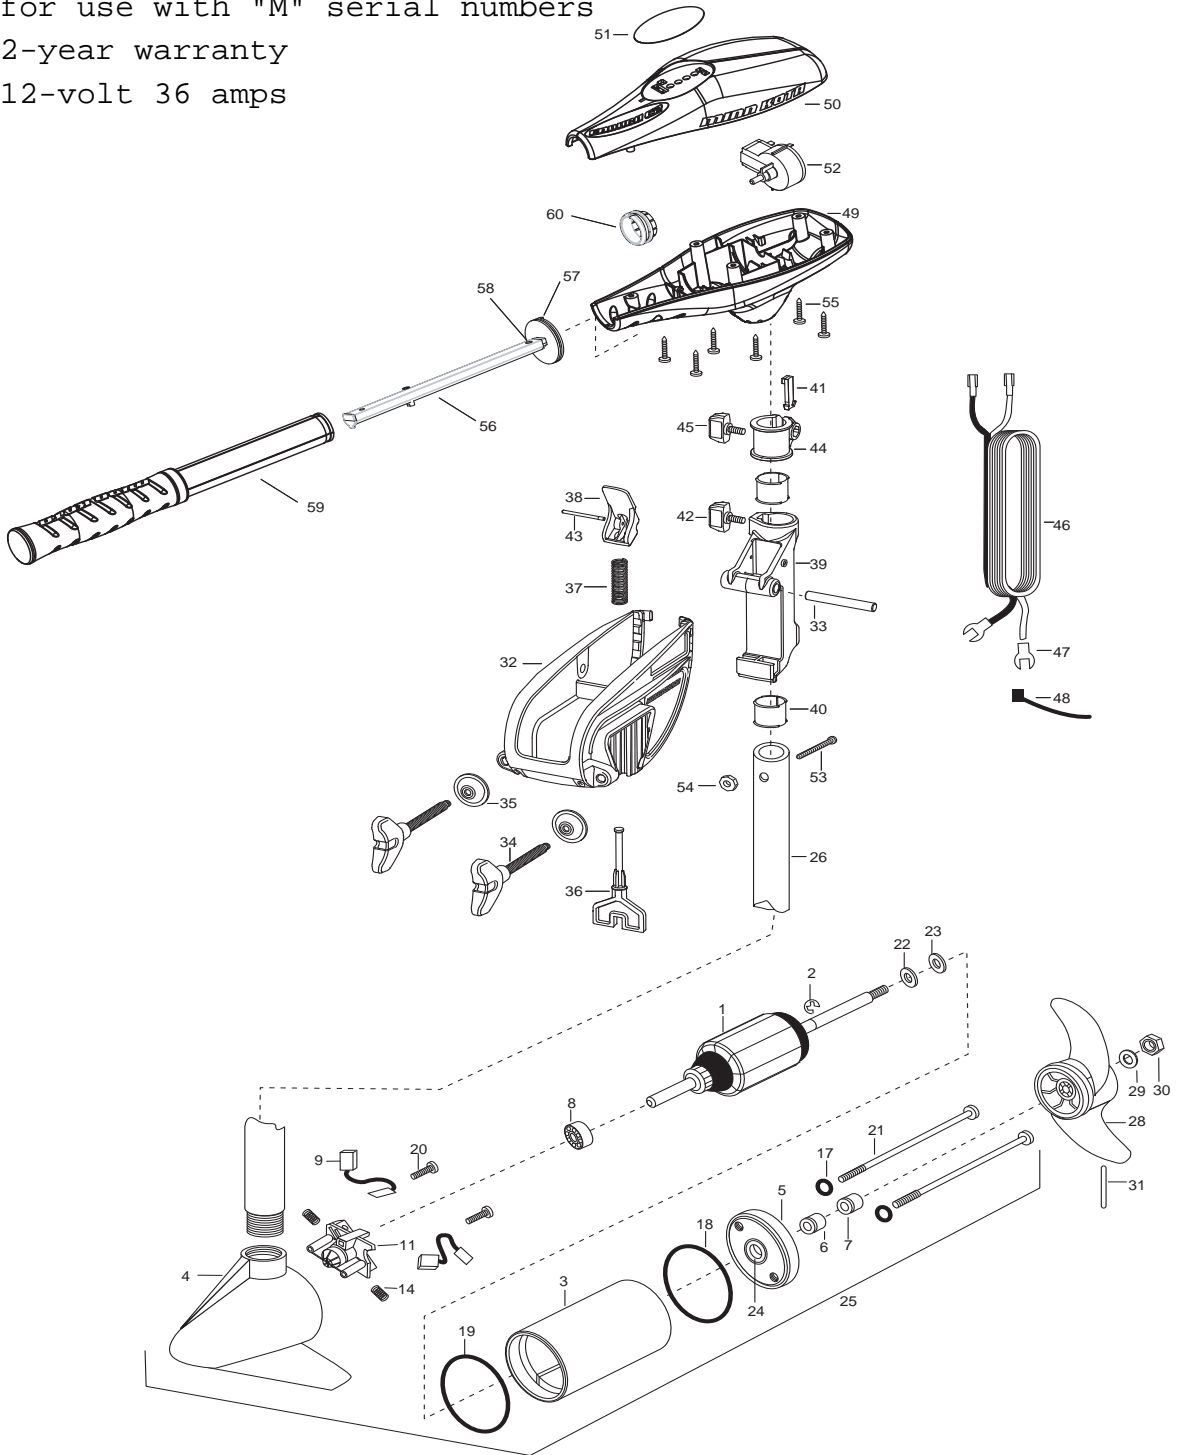

ENDURA 36 PARTS DIAGRAM

for use with "M" serial numbers
2-year warranty
12-volt 36 amps

ENDURA 36 - 36" PARTS LIST

<u>Item</u>	<u>Part Number</u>	<u>Description</u>
1	2-100-278	ARMATURE ASSEMBLY 12v 3.25
2	788-015	RETAINING RING
3	2-200-079	HOUSING ASSEMBLY CENTER 3.25 TXT
4	2-300-132	BRUSH END HOUSING ASSEMBLY 3.25 SP.CO
5	2-400-187	PLAIN END HOUSING ASSEMBLY 3.25
6	880-003	SEAL
7	880-006	SEAL W/SHIELD
8	140-010	BALL BEARING
9	188-055	BRUSH ASSEMBLY [2.EA]
11	738-030	BRUSH PLATE W/HOLDER 3.25
14	975-032	SPRING-COMPRESSION [2.EA]
17	701-007	O-RING- THRU BOLT [2.EA]
18	701-039	O-RING MK406460
19	701-041	O-RING
20	830-001	SCREW- SELF THREAD 8-32X1.7 [2.EA]
21	830-078	THRU BOLT 8-32X8.0 [2.EA]
22	990-067	WASHER- STEEL THRUST
23	990-070	WASHER- NYLATRON [2.EA]
24	144-049	FLANGE BEARING (SERVICE ONLY)
25	2069235	MOTOR ASSEMBLY 12 V 3.25 5SPC TXT
26	2032046	TUBE, COMPOSITE 36"
■	1378121	PROP W/DRIVE PIN, WASHER, NUT KIT
28	2061122	PROPELLER 3.25 HUB DIA
29	2151726	WASHER- 5/16 STD SS
30	2053101	NUT-PROP NYLOCK (MED) SS
31	2092600	PIN-DRIVE
■	2771818	BRACKET & HINGE ASSEMBLY (INCLUDES 32-43)
■	2771910	BRACKET ASSEMBLY (INCLUDES 32, 34, 35)
*32	2061910	BRACKET
33	2060510	PIN-HINGE
*34	2061300	SCREW-CLAMP [2.EA]
*35	2011710	WASHER-CLAMP SCREW [2.EA]
36	2063605	T-BAR, PLASTIC
37	2062706	SPRING- (T-BAR)