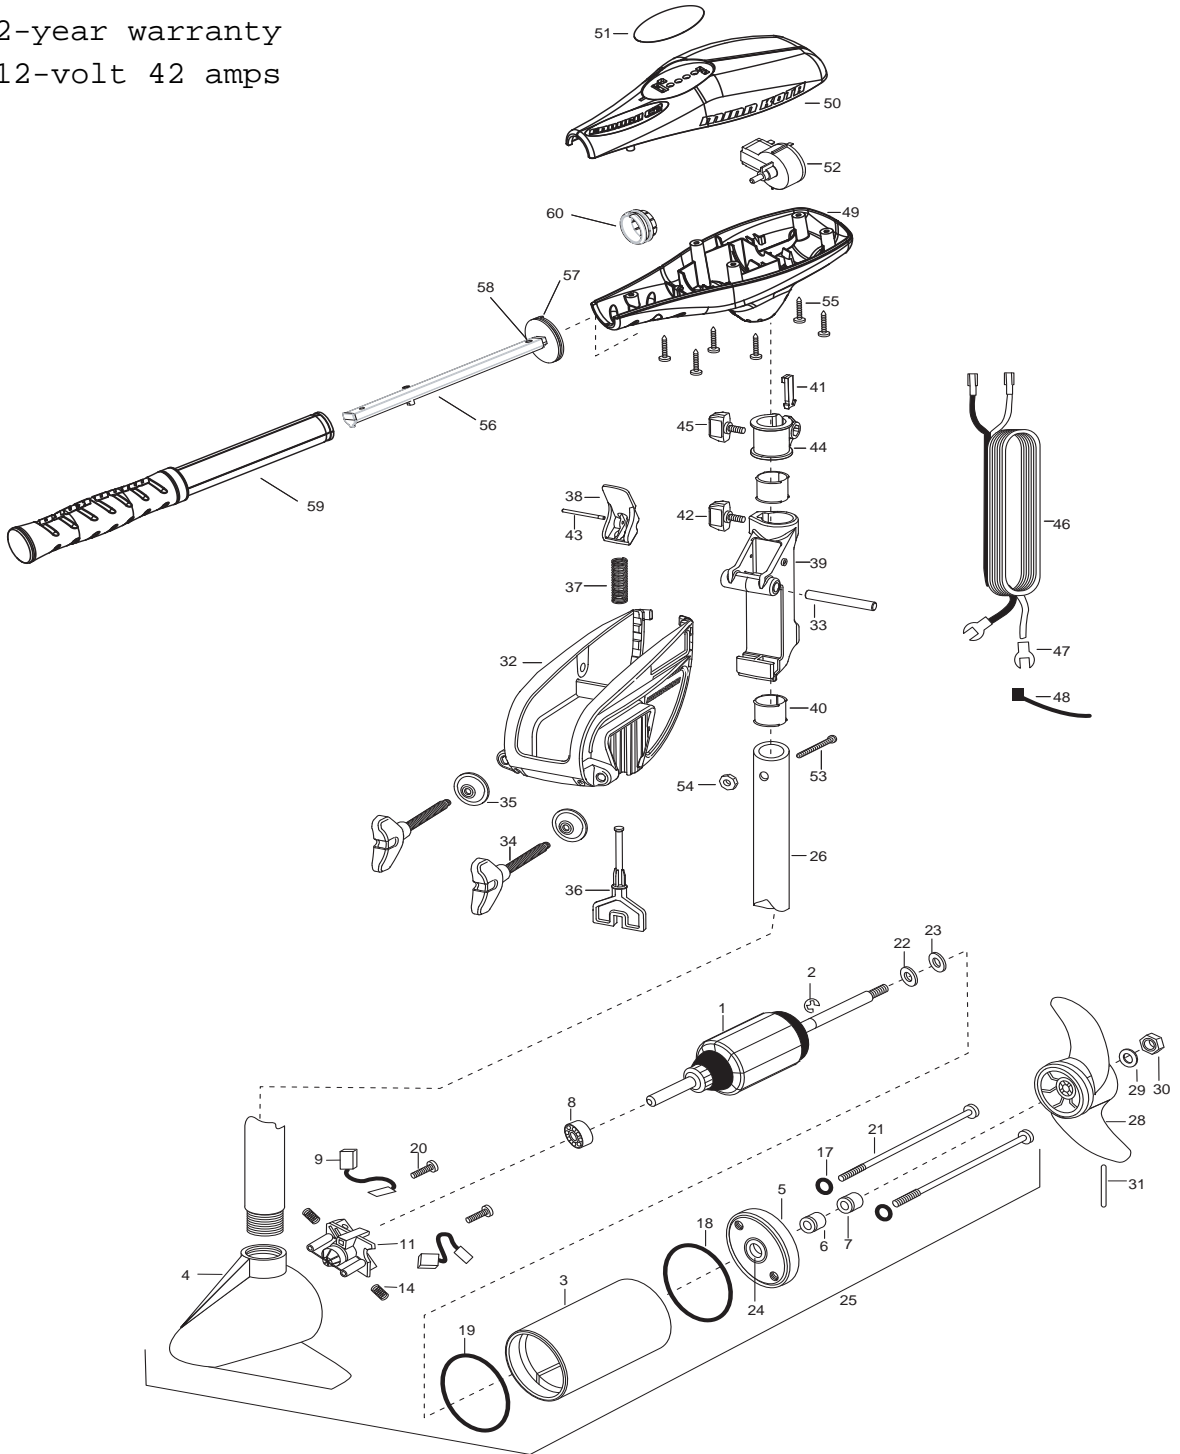

# ENDURA 40 PARTS DIAGRAM

for use with "M" serial numbers

2-year warranty

12-volt 42 amps

# ENDURA 40 - 36" PARTS LIST

---

---

<u>Item</u>	<u>Part Number</u>	<u>Description</u>
1	2-100-278	ARMATURE ASSEMBLY 12v 3.25
2	788-015	RETAINING RING
3	2-200-079	HOUSING ASSEMBLY CENTER 3.25 TXT
4	2-300-132	BRUSH END HOUSING ASSEMBLY 3.25 SP.CO
5	2-400-187	PLAIN END HOUSING ASSEMBLY 3.25
6	880-003	SEAL
7	880-006	SEAL W/SHIELD
8	140-010	BALL BEARING
9	188-055	BRUSH ASSEMBLY [2.EA]
11	738-030	BRUSH PLATE W/HOLDER 3.25
14	975-032	SPRING-COMPRESSION [2.EA]
17	701-007	O-RING- THRU BOLT [2.EA]
18	701-039	O-RING MK406460
19	701-041	O-RING
20	830-001	SCREW- SELF THREAD 8-32X1.7 [2.EA]
21	830-078	THRU BOLT 8-32X8.0 [2.EA]
22	990-067	WASHER- STEEL THRUST
23	990-070	WASHER- NYLATRON [2.EA]
24	144-049	FLANGE BEARING (SERVICE ONLY)
25	2069235	MOTOR ASSEMBLY 12 V 3.25 5SPC TXT
26	2032046	TUBE, COMPOSITE 36"
■	1378121	PROP W/DRIVE PIN, WASHER, NUT KIT
28	2061122	PROPELLER 3.25 HUB DIA
29	2151726	WASHER- 5/16 STD SS
30	2053101	NUT-PROP NYLOCK (MED) SS
31	2092600	PIN-DRIVE
■	2771818	BRACKET & HINGE ASSEMBLY (INCLUDES 32-43)
■	2771910	BRACKET ASSEMBLY (INCLUDES 32, 34, 35)
*32	2061910	BRACKET
33	2060510	PIN-HINGE
*34	2061300	SCREW-CLAMP [2.EA]
*35	2011710	WASHER-CLAMP SCREW [2.EA]
36	2063605	T-BAR, PLASTIC
37	2062706	SPRING- (T-BAR)