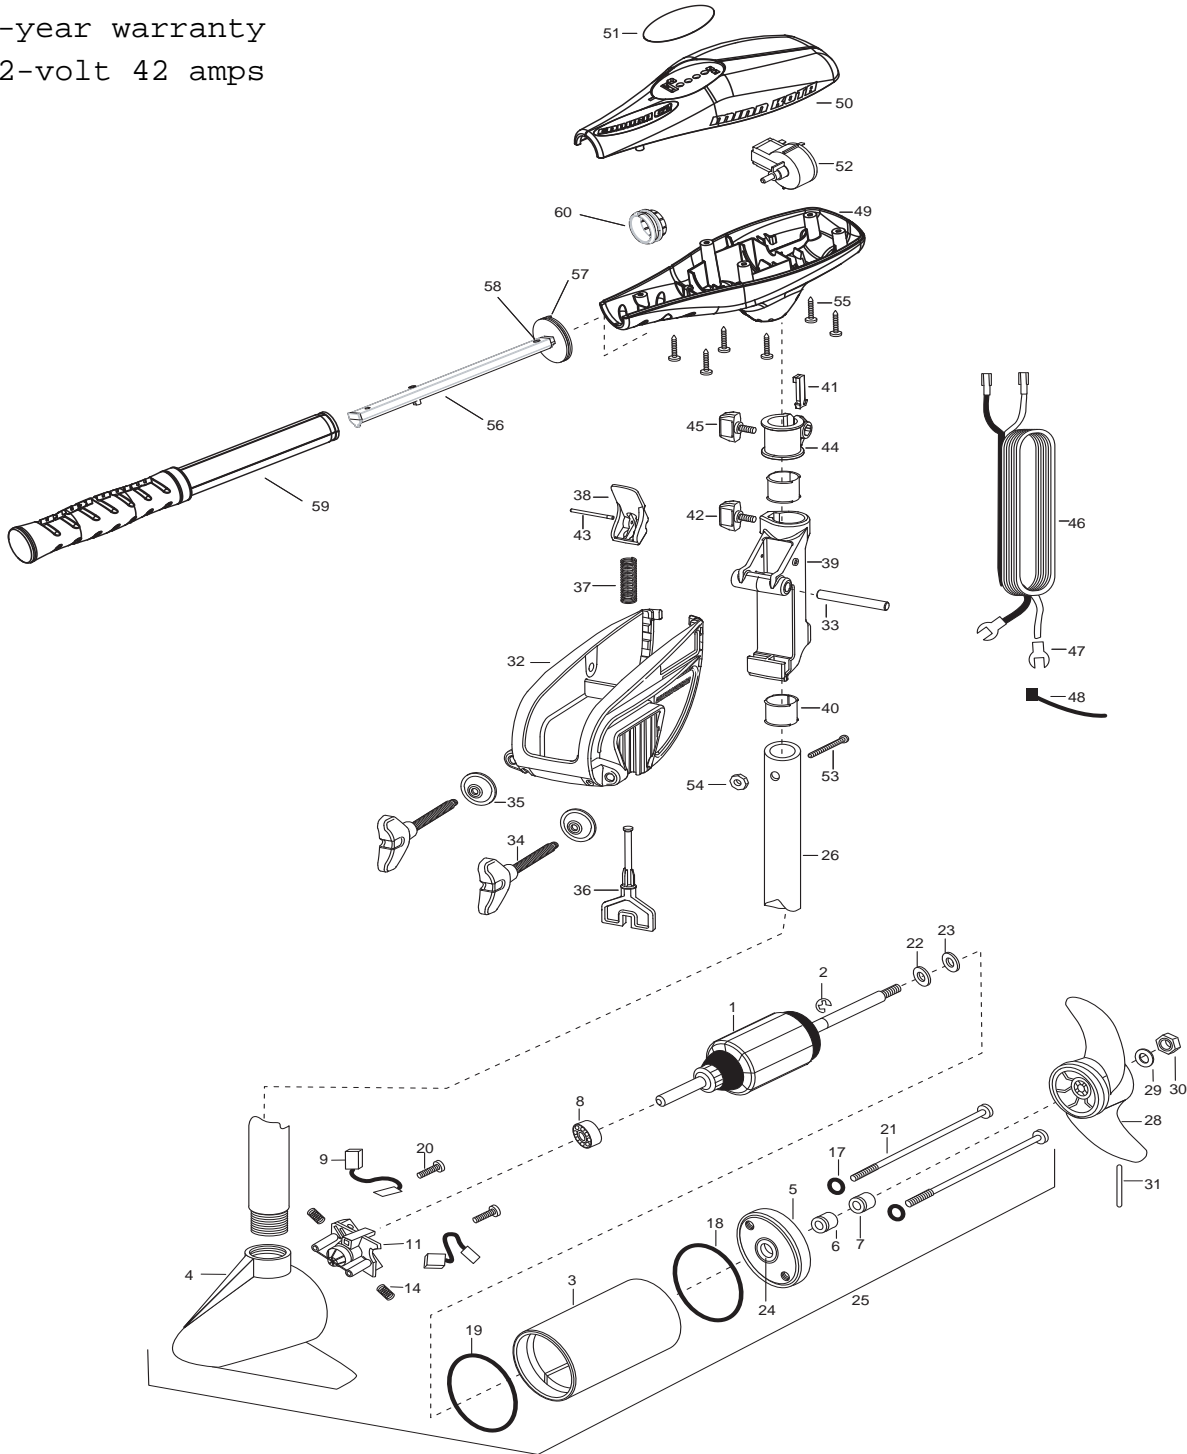

ENDURA 45 PARTS DIAGRAM

for use with "M" serial numbers

2-year warranty

12-volt 42 amps

ENDURA 45 - 36" PARTS LIST

<u>Item</u>	<u>Part Number</u>	<u>Description</u>
1	2-100-204	ARMATURE ASSEMBLY 12v 3.25
2	788-015	BALL BEARING
3	2-200-079	HOUSING ASSEMBLY CENTER 3.25 TXT
4	2-300-132	BRUSH END HOUSING ASSEMBLY 3.25 SP.CO
5	2-400-187	PLAIN END HOUSING ASSEMBLY 3.25
6	880-003	SEAL
7	880-006	SEAL W/SHIELD
8	140-010	BALL BEARING
9	188-055	BRUSH ASSEMBLY [2.EA]
11	738-030	BRUSH PLATE W/HOLDER 3.25
14	975-032	SPRING-COMPRESSION [2.EA]
17	701-007	O-RING- THRU BOLT [2.EA]
18	701-039	O-RING
19	701-041	O-RING
20	830-001	SCREW- SELF THREAD 8-32X1.7 [2.EA]
21	830-078	THRU BOLT 8-32X8.0 [2.EA]
22	990-067	WASHER- STEEL THRUST
23	990-070	WASHER- NYLATRON [2.EA]
24	144-049	FLANGE BEARING
25	2069255	MOTOR ASSEMBLY 12V 3.25 5SPC TXT
26	2032046	TUBE, COMPOSITE 36"
■	1378121	PROP W/DRIVE PIN, WASHER, NUT KIT
28	2061122	PROPELLER 3.25 HUB DIA
29	2151726	WASHER- 5/16 STD SS
30	2053101	NUT-PROP NYLOCK (MED) SS
31	2092600	PIN-DRIVE
■	2771818	BRACKET & HINGE ASSEMBLY (INCLUDES 32-41)
■	2771910	BRACKET ASSEMBLY (INCLUDES 30, 32, 33)
*32	2061910	BRACKET
33	2060510	PIN-HINGE
*34	2061300	SCREW-CLAMP [2.EA]
*35	2011710	WASHER-CLAMP SCREW [2.EA]
36	2063605	T-BAR, PLASTIC
37	2062706	SPRING- (T-BAR)